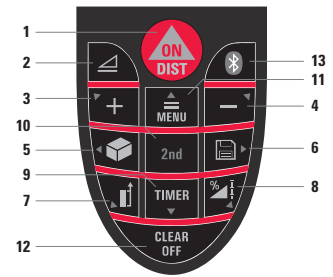

 1x  horizontal measurement permanent on

 2x  horizontal measurement off

 1x 

  2 sec. 

 MENU

 2 sec.  1.1 unit

  2.1 unit 

  3.1 trl

  4.1 BEEP

  5.1 LEVEL

  6.1 ILLU

  7.1 rESEt

 or  changes settings in submenu

 2 sec. saves all changed settings

 exit menu without changes

QUICKSTART

Leica DISTO™ D3a BT

- | | |
|--------------------------|-----------------------------------|
| 1 ON/DIST (on/measuring) | 8 Functions |
| 2 Smart Horizontal Mode | 9 Timer |
| 3 Plus (+) | 10 2 nd for navigation |
| 4 Minus (-) | 11 Menu/equal |
| 5 Area/volume | 12 Clear/OFF |
| 6 Storage/Memory | 13 Bluetooth® |
| 7 Reference | |