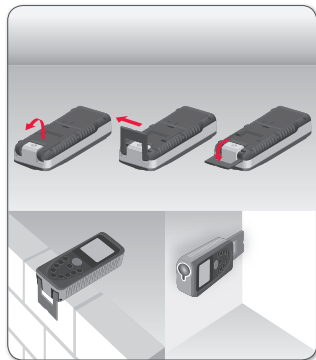

2 sec. save constant

1x recall constant

2x history (1-20)

+ 2 sec. delete history

1x

2 sec.

2x

2 sec.

1x horizontal measurement permanent on

2x horizontal measurement off

1x

2 sec.

MENU

2 sec. 1.1 unit

2.1 unit

3.1 trl

4.1 BEEP

5.1 LEVEL

6.1 ILLU

7.1 rESEt

or changes settings in submenu

2 sec. saves all changed settings

exit menu without changes